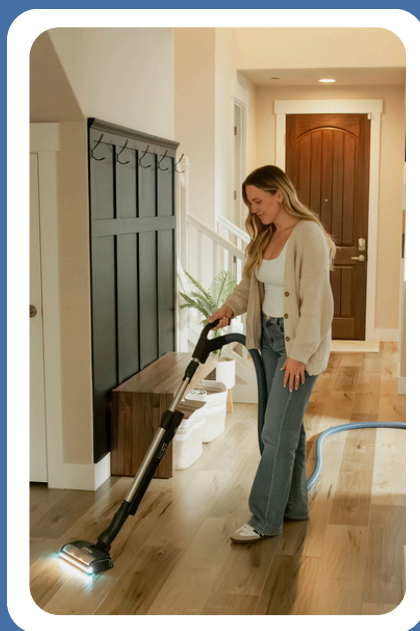

Hide-A-Hose is a built-in cleaning system where the hose is stored inside the wall. Simply pull out the length you need to clean, and when you're done it retracts back out of sight.

PULL

VACUUM

RETRACT

SAVES SPACE, SAVES TIME