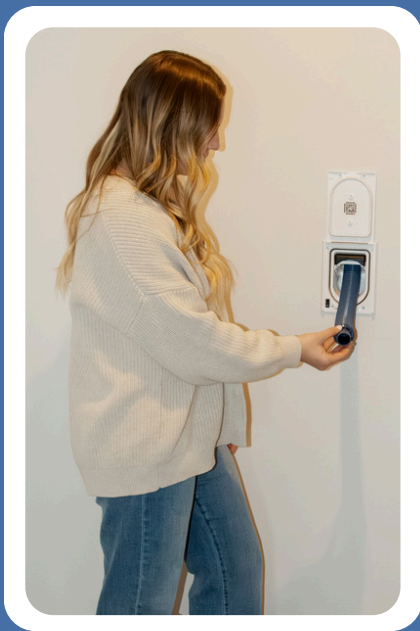

Hide-A-Hose is a built-in cleaning system where the hose is stored inside the wall. Simply pull out the length you need to clean, and when you're done it retracts back out of sight.

PULL

VACUUM

RETRACT

SAVES SPACE, SAVES TIME